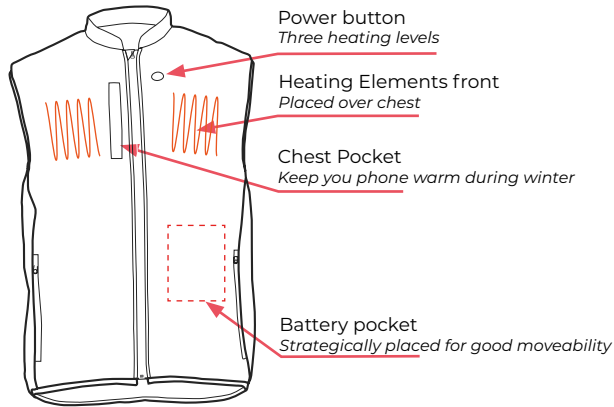

VEST OVERVIEW