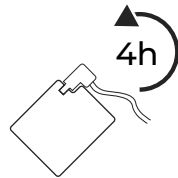

USE

Getting started

3

Open the zipper on the battery pocket, placed on the inside of the vest, connect the battery to the cable before inserting it into the pocket. Close the pocket zipper.

Press and hold the button on the chest for ~3 seconds, until the light turns on. The glove is now heating up, and the red light should be blinking slowly.

This process takes about 5 minutes. you can press the button once more to go directly in to one of the modes, this will however reduce the "heat boost effect"

1. CHARGE BATTERY