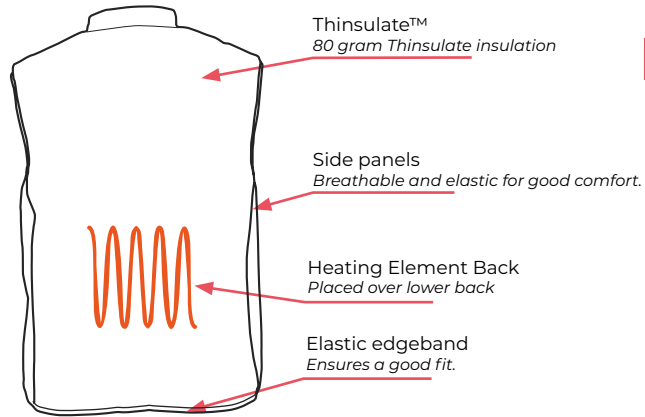

VEST OVERVIEW