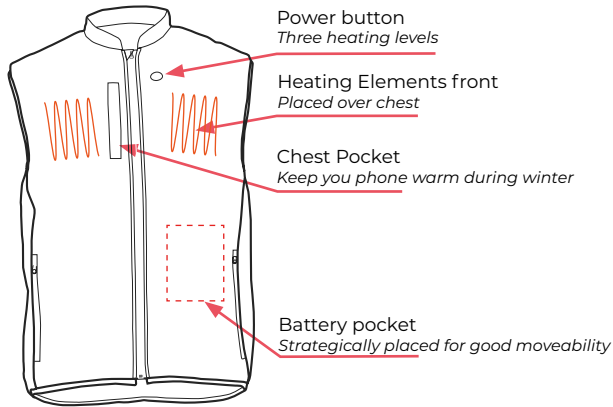

VEST OVERVIEW